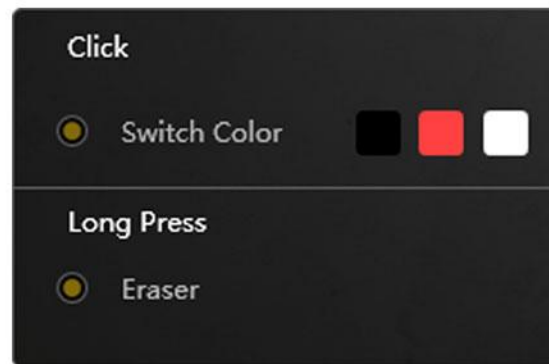

3mm Nano Precision Unleashed

Indulge in the velvety, wear-resistant precision of the 3mm nano nib. IQ SmartPen ushers in the future of smart pens with its spiral-style portable detachable nibs, delivering not just a sleeker design but also granting you extended writing resilience.

Annotate and Erase As You Want

Whether you're annotating, erasing, or seamlessly switching between an array of vibrant pen tip colors, it's your all-in-one solution for unlocking boundless creativity and functionality.