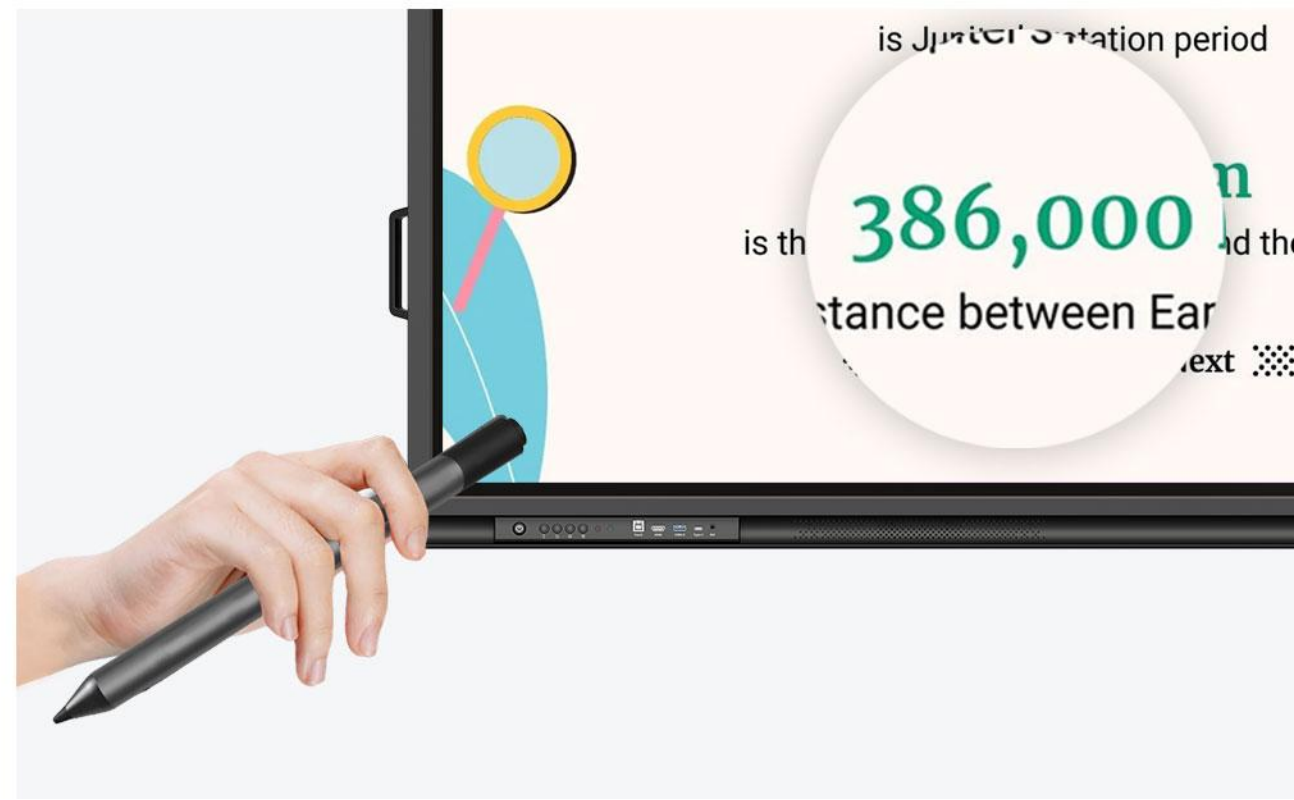

Highlight key points with aid tools

IQ SmartPen can be used as a laser pointer or wireless presenter. It also provides a variety of tools for handy use. For example, magnifier to make the details more clear and spotlight to emphasize the content, etc. With one small pen at hand, your presentation could be smoother than ever.