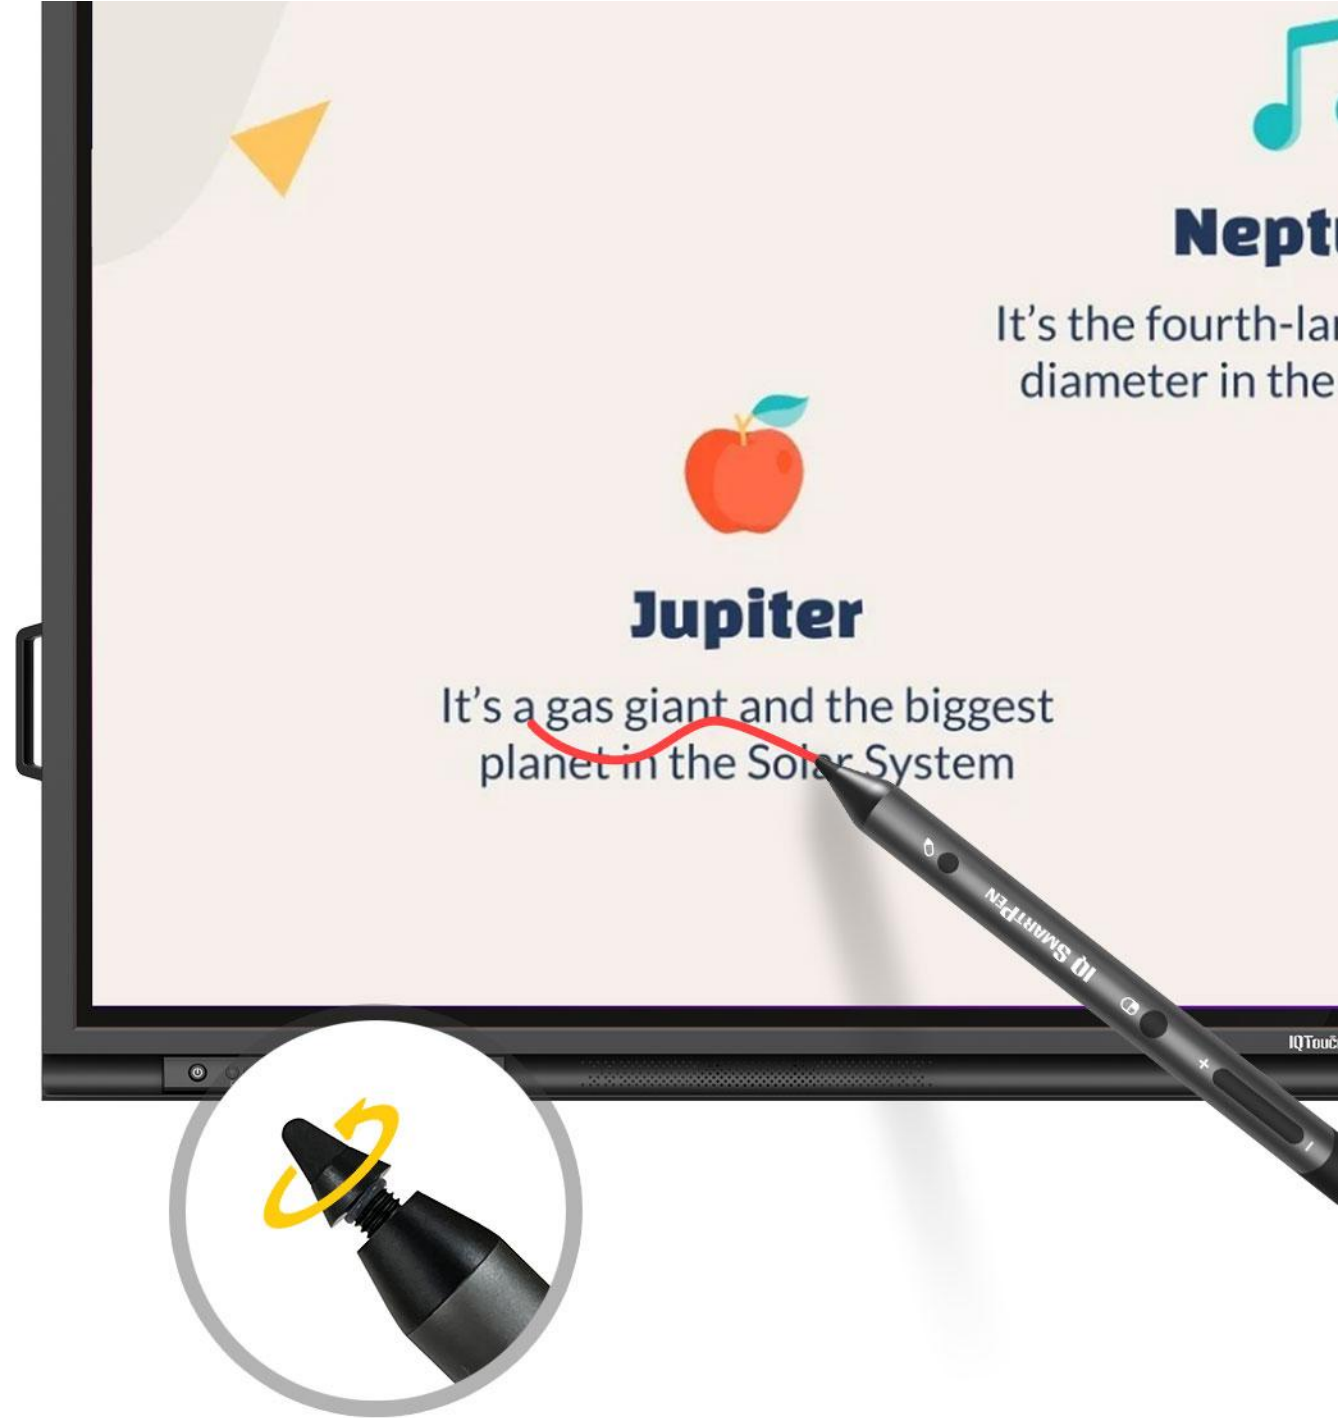

Experience the perfect synergy between IQ SmartPen and your devices. IQ SmartPen's seamless compatibility with Windows ensures a professional, efficient, and captivating user experience.

Windows

Where Charging Meets Connectivity Excellence

The Type-C base is a game-changer, acting as both a dynamic charging dock and a signal receiver.

Experience the thrill of tapping into the full potential of your battery with touchpoint charging. And with blazing-fast 2.4GHz wireless signal reception, enjoy extended, rock-solid connectivity that stretches an impressive 20 meters. It's power and precision at your fingertips!

3mm Nano Precision Unleashed

Indulge in the velvety, wear-resistant precision of the 3mm nano nib. IQ SmartPen ushers in the future of smart pens with its spiral-style portable detachable nibs, delivering not just a sleeker design but also granting you extended writing resilience.