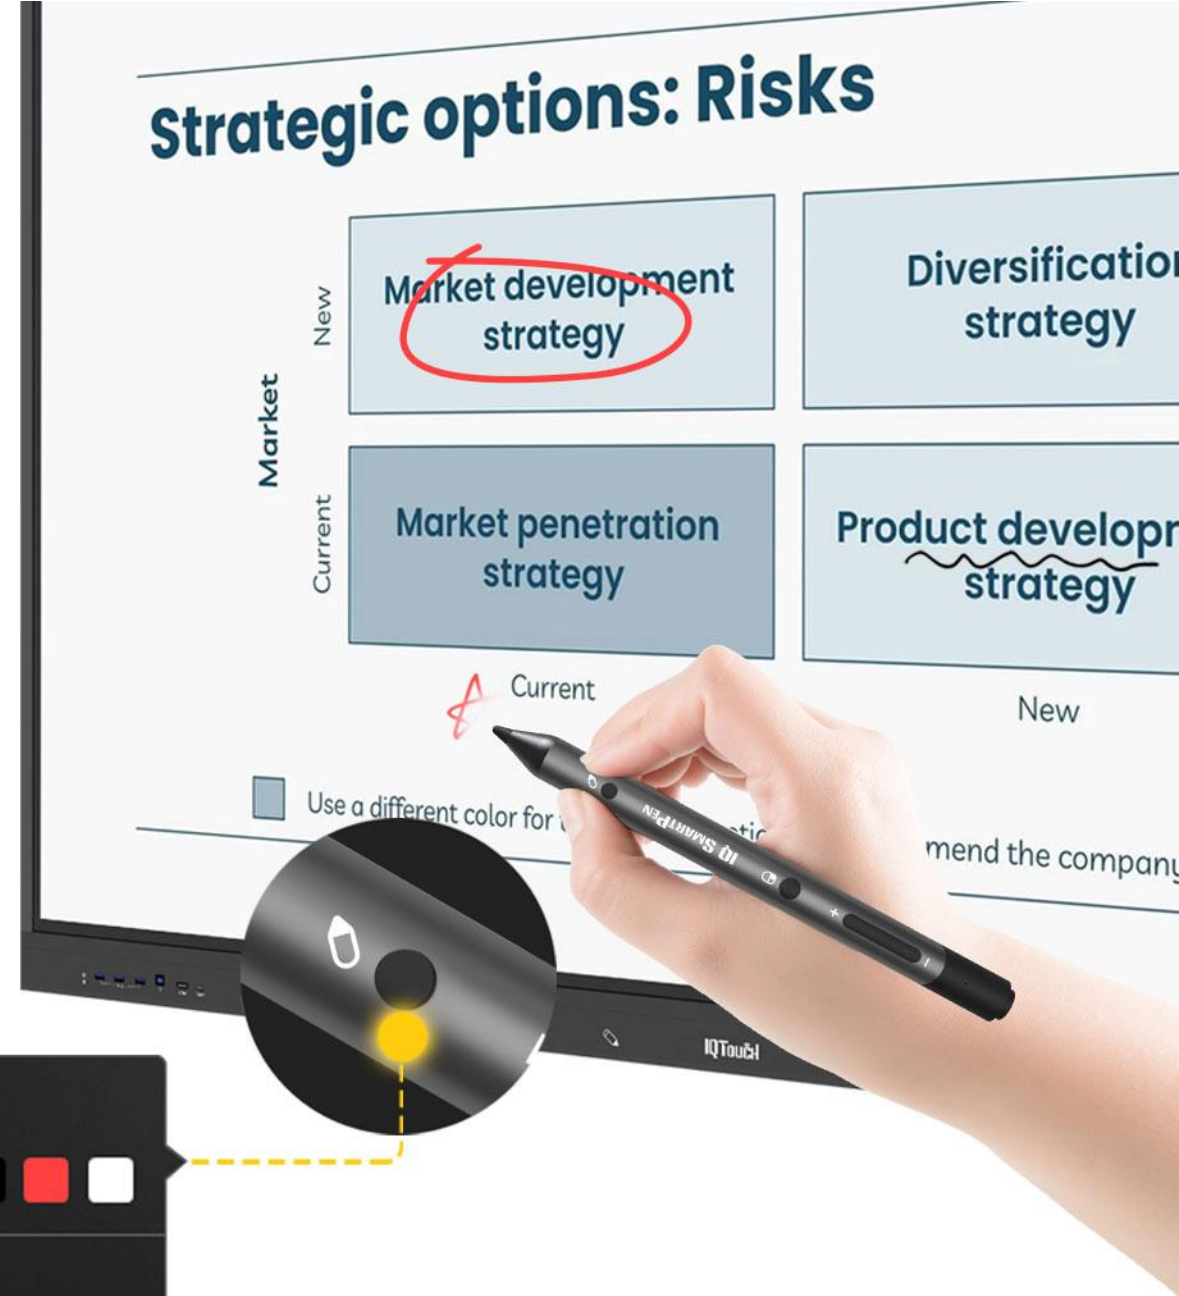

Annotate and Erase As You Want

Whether you're annotating, erasing, or seamlessly switching between an array of vibrant pen tip colors, it's your all-in-one solution for unlocking boundless creativity and functionality.